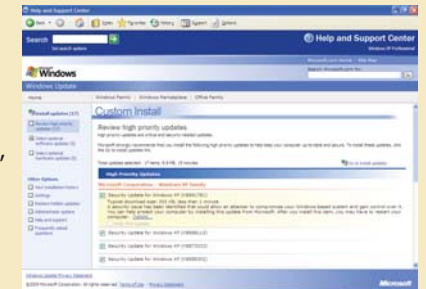

Getting Additional Help

Printed manuals include the *Gateway Convertible Notebook PC User Guide* and the *Gateway Notebook Networking Guide*.

To learn more about using Windows, creating CDs and DVDs, editing movies, and using Internet Explorer, click **Start**, then click **Help and Support**, or click **Start, All Programs**, then click **Gateway Documentation** and see *Using Your Computer*.

Working Securely

Your Gateway Convertible Notebook PC comes with the software you need to connect safely and securely. To ensure a high level of security, you should:

- Regularly update your antivirus software.
- Install all critical updates for Microsoft Windows (click **Start, All Programs**, then click **Windows Update** and follow the on-screen instructions).
- Use the security features provided in the Windows Security Center (click **Start, All Programs, Accessories, System Tools**, then click **Security Center**).